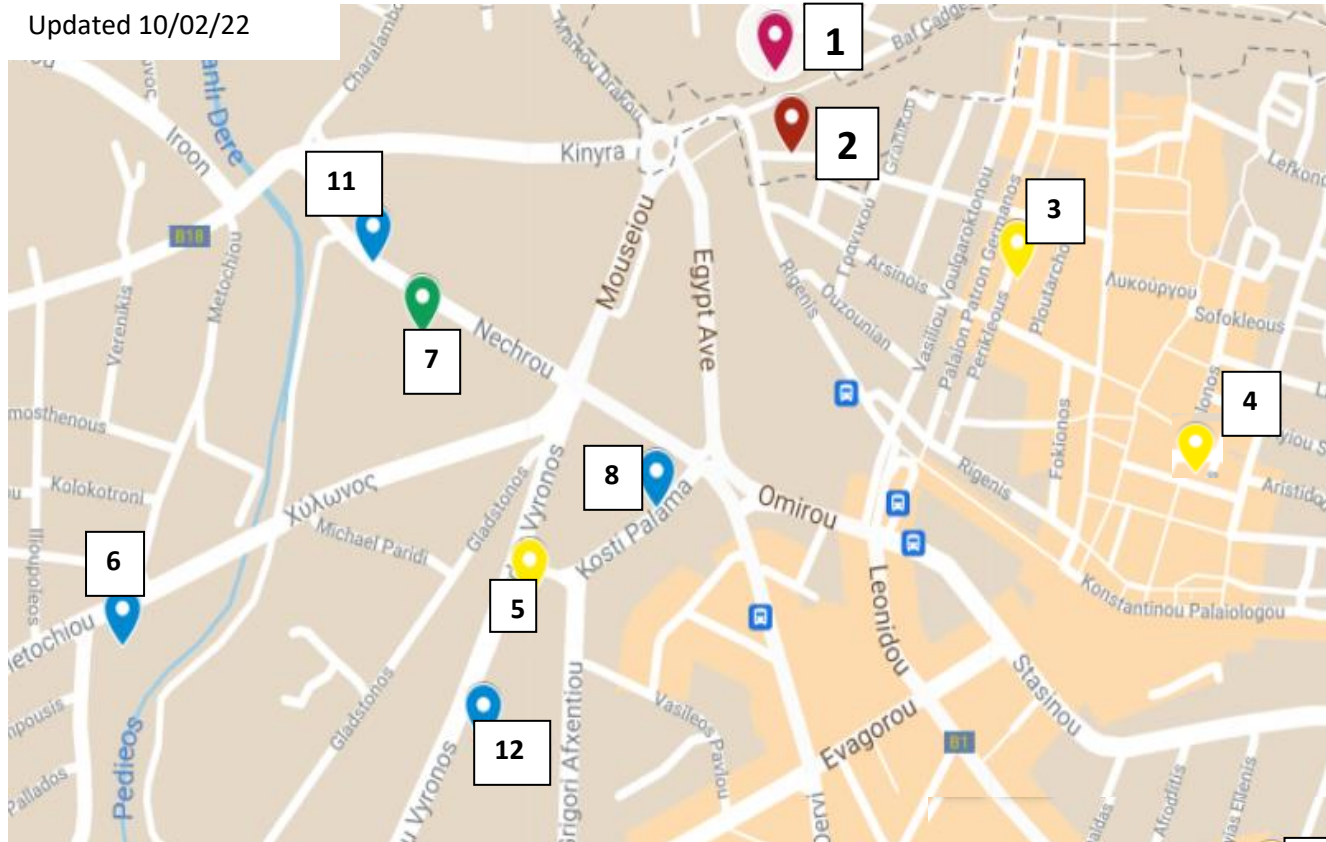

## IMPORTANT PLACES IN NICOSIA LIEUX IMPORTANTS À NICOSIE

Within walking distance / à distance de marche

1	Caritas Migrant Centre	Paphos Gate
2	Caritas STOA	Saint Marona Street
3	Dignity Centre Nicosia	Perikleous 17A, 1010
4	Mihub	Aischylou & Platonos 20, 1011
5	St Paul's Anglican Church	Grigoriou Afxentiou 2
6	Ministry of Health	Chilonos Street 17, 1448
7	Old Hospital	Nehrou Avenue, 1102 Nicosia
8	International Protection Administrative Court	Kosti Palama 5, 1096
9	Asylum Service	Archiepiskopou Makariou 70 or Bus 3
10	Civil Registry and Migration Department (CRMD)	Archiepiskopou Makariou 90, Nicosia 1077 or Bus 3
11	International Organisation for Migration (IOM)	Nehrou Avenue, 1102 Nicosia
12	Labour Office	Lordou Vyronos 7, 1463 Nicosia
13	Cyprus Refugee Council	Stasandrou 9, 1060 Nicosia

### Places to go to by bus from Solomos Square / Endroits où aller en bus de Solomos

- Social welfare (Kenetty 23, 2314 Lakatamia, Lefkosia,) - **Bus 110**
- Makarios Hospital - **Bus 26 / 114**
- General Hospital - **Bus 3 / 4 / 26**
- Vaccination Centre (State Fair Cyprus Expo) - **Bus 11 / 12**
- Red Cross (Kypriakou Erythrou Stavrou, Strovolos) - **Bus 119**
- Aliens and immigration unit (close to McDonalds) - **Bus 14**